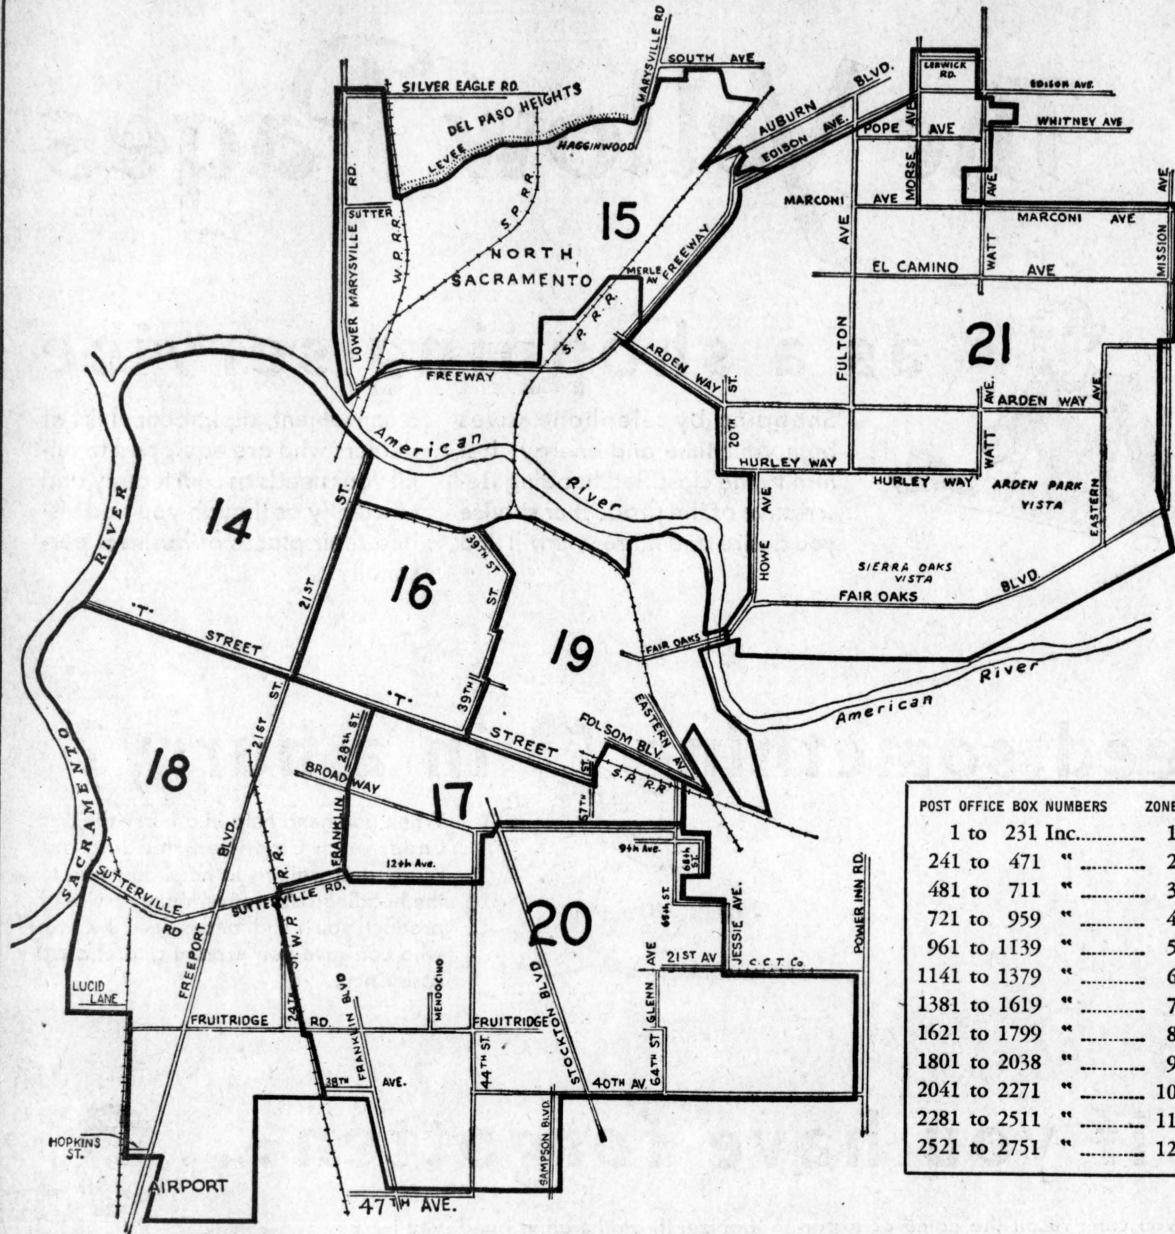

POSTAL DELIVERY ZONES SACRAMENTO

| POST OFFICE BOX NUMBERS | ZONE |
|-------------------------|------|
| 1 to 231 Inc. | 1 |
| 241 to 471 " | 2 |
| 481 to 711 " | 3 |
| 721 to 959 " | 4 |
| 961 to 1139 " | 5 |
| 1141 to 1379 " | 6 |
| 1381 to 1619 " | 7 |
| 1621 to 1799 " | 8 |
| 1801 to 2038 " | 9 |
| 2041 to 2271 " | 10 |
| 2281 to 2511 " | 11 |
| 2521 to 2751 " | 12 |